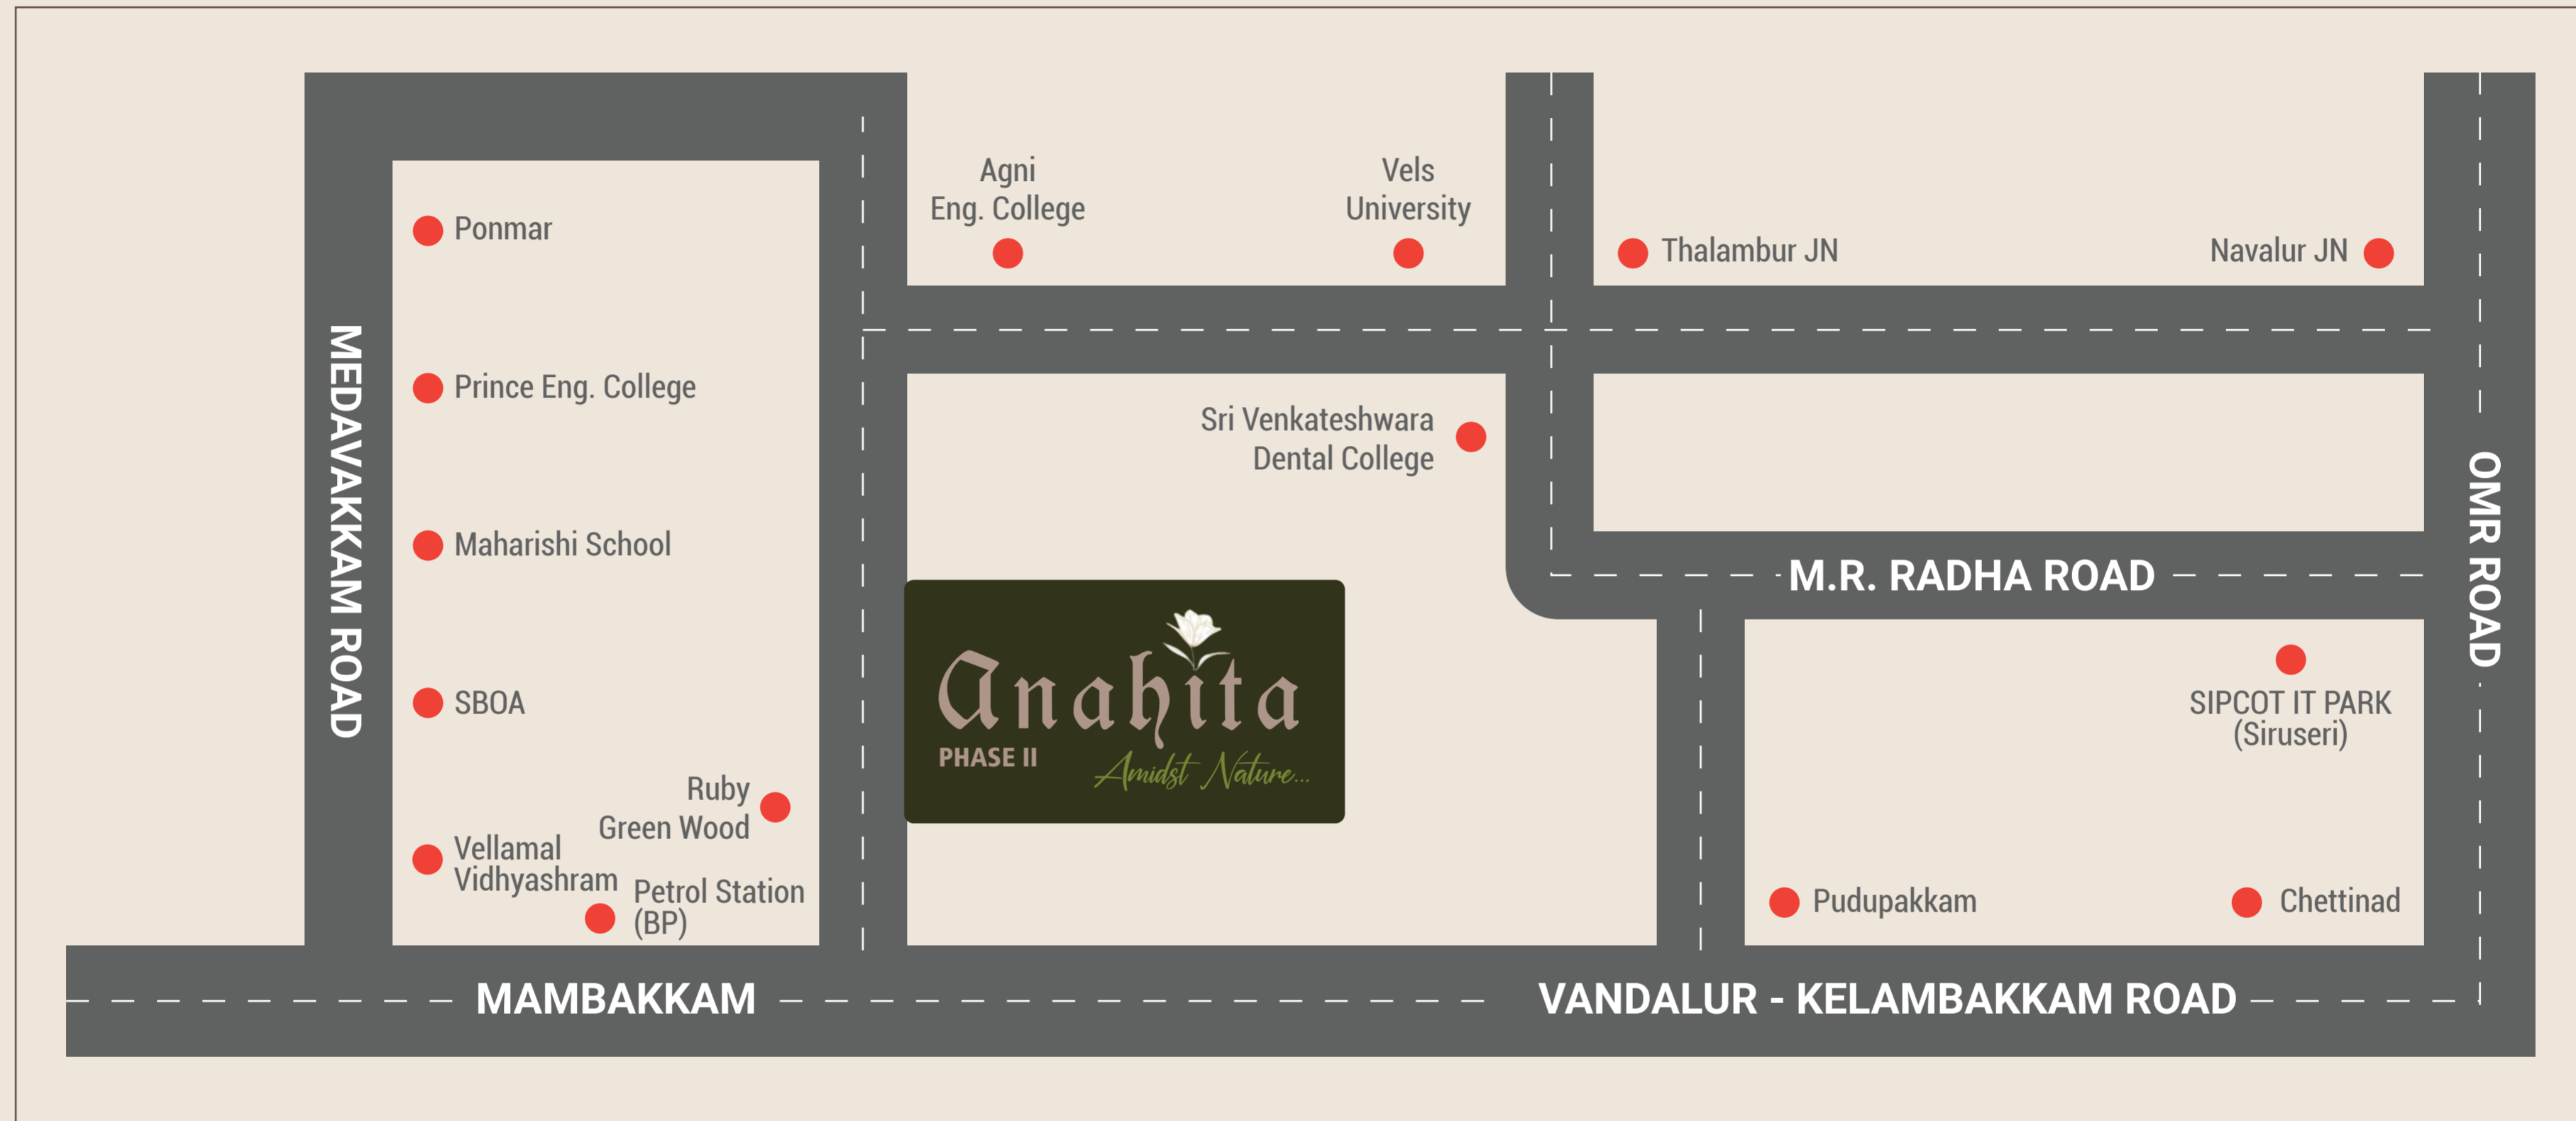

KEY PLAN

Fairland Homes

No: 24, Kubera Nagar, Velachery Inner Ring Road,
Velachery, Chennai – 600042.

Ph: +91 74489 44448, +91 74489 88889, +91 98460 19977

www.fairylandfoundations.com

Scan the QR code for
google location